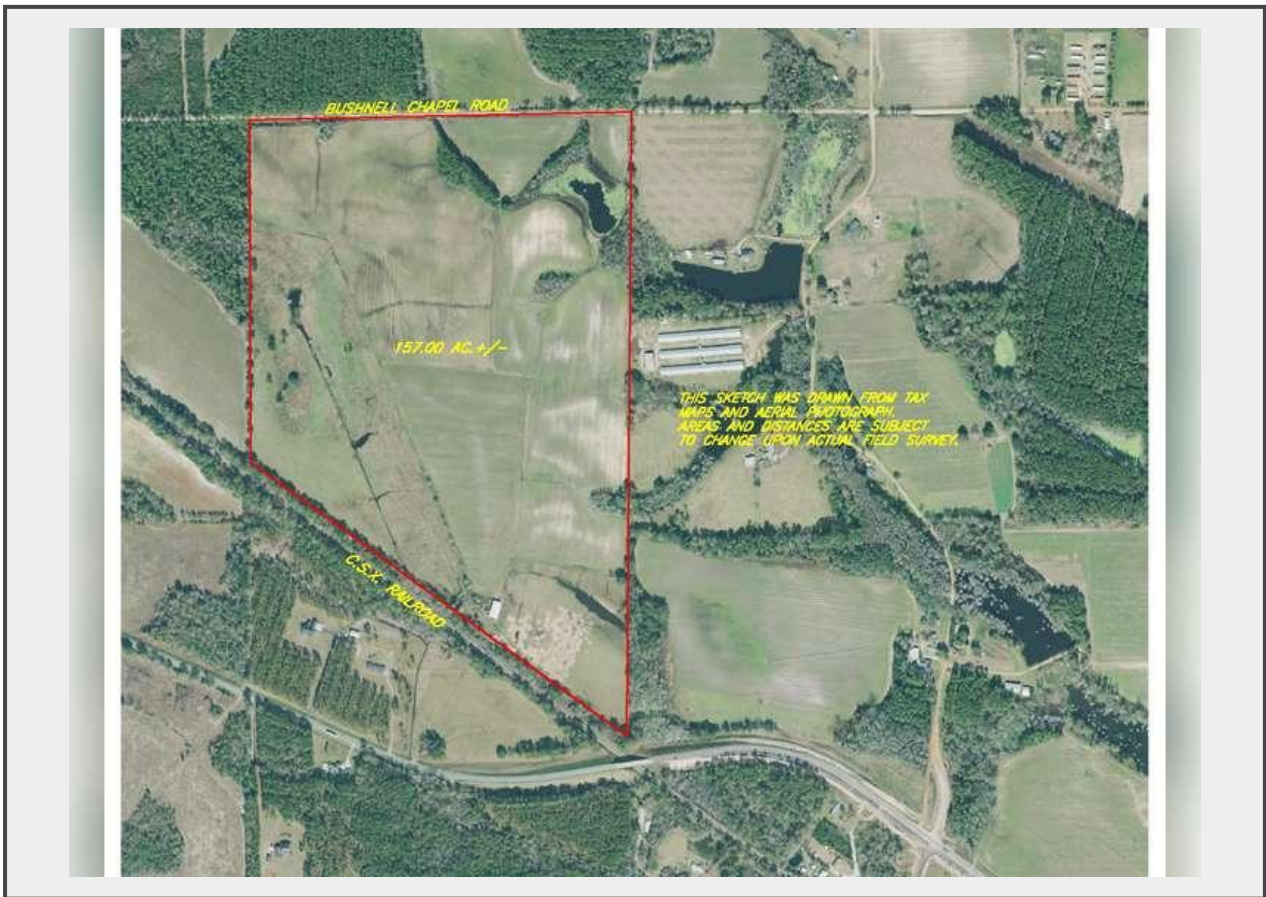

Sale Name: Bushnell Chapel Road

LOT 1 - Bushnell Chapel Road

Description

155 +/- Acres

Quantity: 1

<https://www.brewerlandauctions.com/>